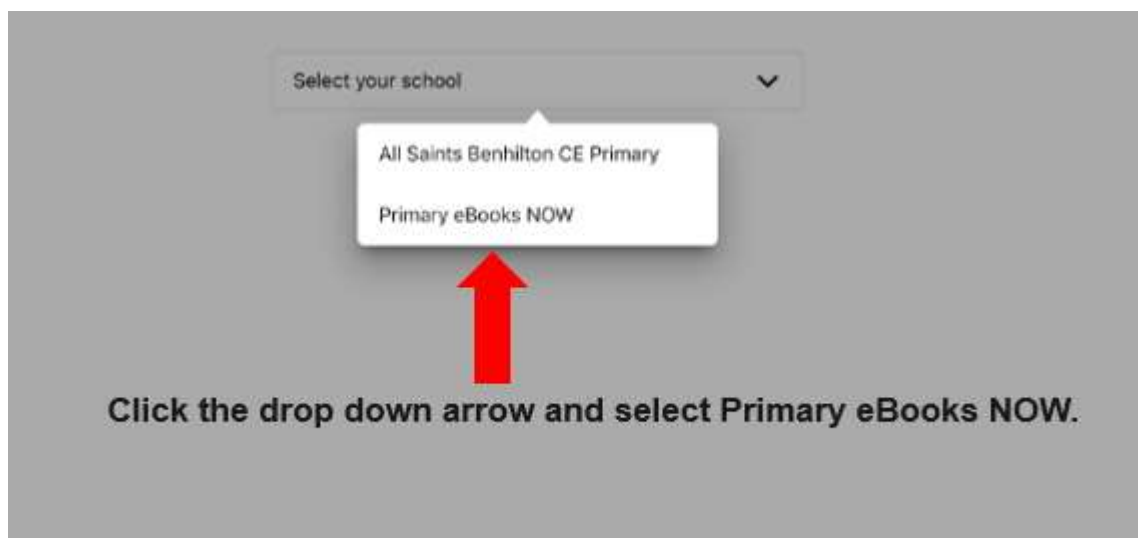

Click the drop down arrow and select Primary eBooks NOW.